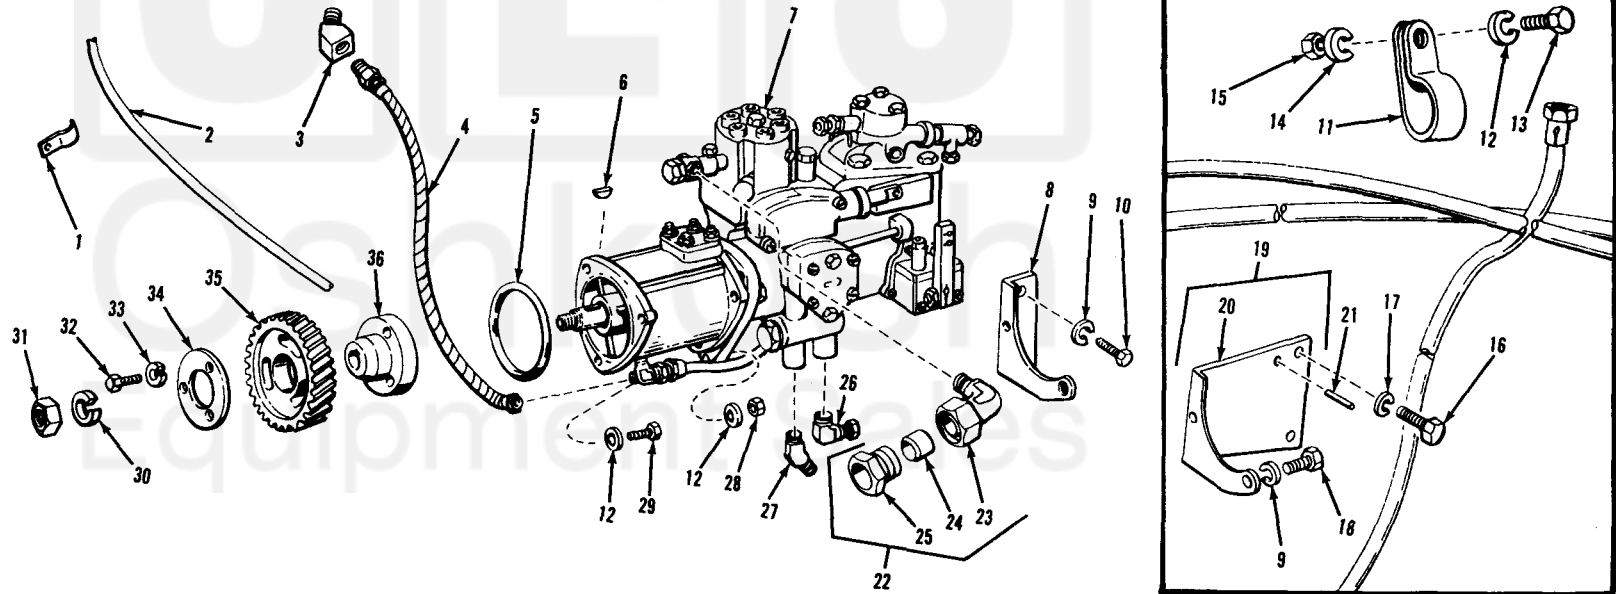

Figure 16. Engine fuel pump.

TA 031505

Oshkosh  
Equipment Sales

Figure 16A. Fuel injection pump and associated parts.

TA 031506

(1) FIG. NO.	(2) ITEM NO.	(3) SMR CODE	(3) NATIONAL STOCK NUMBER	(4) PART NUMBER	(5) FSCM	(6) DESCRIPTION USABLE ON CODE	(7) U/M	(8) INC IN UNIT
0304 - AIR CLEANER								
17	1	PAOZZ	5330-00-753-9102	7539102	19207	GASKET:CARBURETOR AIR INTAKE SLEEVE AA	EA	1
17	2	PAOZZ	2910-00-753-9103	7539103	19207	SLEEVE:AIR INTAKE,CARBURETOR AA	EA	1
17	3	PAOZZ	5340-00-753-9077	7539077	19207	CLAMP:CARBURETOR AIR INTAKE SLEEVE,W/SCREW AA	EA	1
17	4	PAOZZ	4730-00-908-6293	MS35842-15	96906	CLAMP,HOSE:AIR CLEANER TO CARBURETOR AIR INTAKE SLEEVE TUBE AA	EA	1
17	5	PAOZZ	4720-00-753-9100	7539100	19207	HOSE,PREFORMED:AIR CLEANER TO CARBURETOR AIR INLET SLEEVE AA	EA	1
17	6	PAOZZ	5305-00-042-5601	425601	24617	SCREW,ASSEMBLED WASHER AA	EA	4
17	7	PAOOO	2940-00-753-9101	7539101	19207	CLEANER,ENGINE AIR AA	EA	1
17	8	PAOZZ	5340-00-753-9082	7539082	19207	BAND ASSEMBLY:MOUNTING AIR CLEANER AA	EA	2
17	9	PAOZZ	5310-00-982-4949	MS27040-11	96906	NUT,PLAIN,SQUARE:BAND BOLT AA	EA	2
17	10	PAOZZ	5305-00-984-5680	MS35206-300	96906	SCREW,MACHINE AA	EA	2
17	11	XAOZZ		753907	19207	BAND AA	EA	2
17	12	PAOZZ	5306-00-272-6558	P5653	18265	BOLT AA	EA	1
17	13	PAOZZ	5340-00-753-9079	7539079	19207	CLAMP:RETAINING, OIL CUP W/BOLT AA	EA	1
17	14	PAOZZ	2940-00-338-1596	7539078	19207	CUP,AIR CLEANER OIL AA	EA	1
17	15	PAOZZ	5330-00-141-2416	7539080	19207	GASKET:OIL CUP AA	EA	1
17	16	PAOZZ	2940-00-308-8852	8332638	19207	CAP ASSEMBLY:AIR CLEANER AA	EA	1
17	17	XAOZZ		7529184	19207	BODY AA	EA	1
17	18	PAOZZ	2990-00-737-2756	7372756	19207	SUPPORT, PUSH PULL: CRANKCASE VENT SHUTOFF CONTROL, W/NUT AND SCREW (USED ON VEHICLES THROUGH SERIAL NO. 118436) AA	EA	1
18	1	PAOZZ	4730-00-087-0831	MS21920-33R	96906	CLAMP,HOSE:AIR CLEANER TUBE TO AIR CLEANER AB	EA	2
18	2	PAOZZ	4710-00-886-1208	10898703	19207	TUBE ASSEMBLY:AIR CLEANER INTAKE AB	EA	1
18	3	PAOZZ	5340-00-809-1490	MS21333-98	96906	CLAMP,LOOP AB,AC	EA	2
18	4	PAOZZ	4710-00-177-8605	10896438	19207	TUBE ASSEMBLY,METAL AB	EA	1
18	4	XBOZZ		11609243	19207	LINE AC	EA	1
18	5	PAOZZ	5325-00-276-6087	MS35489-8	96906	GROMMET,RUBBER AB,AC	EA	1
18	6	PAOZZ	4730-00-081-9821	8712160	19207	CONNECTOR AND FILTER AB	EA	1
18	7	XBOZZ		116444	21450	CONNECTOR AB	EA	1
18	8	PAOZZ	5310-00-959-7600	MS51922-5	96906	NUT,SELF-LOCKING AB,AC	EA	2